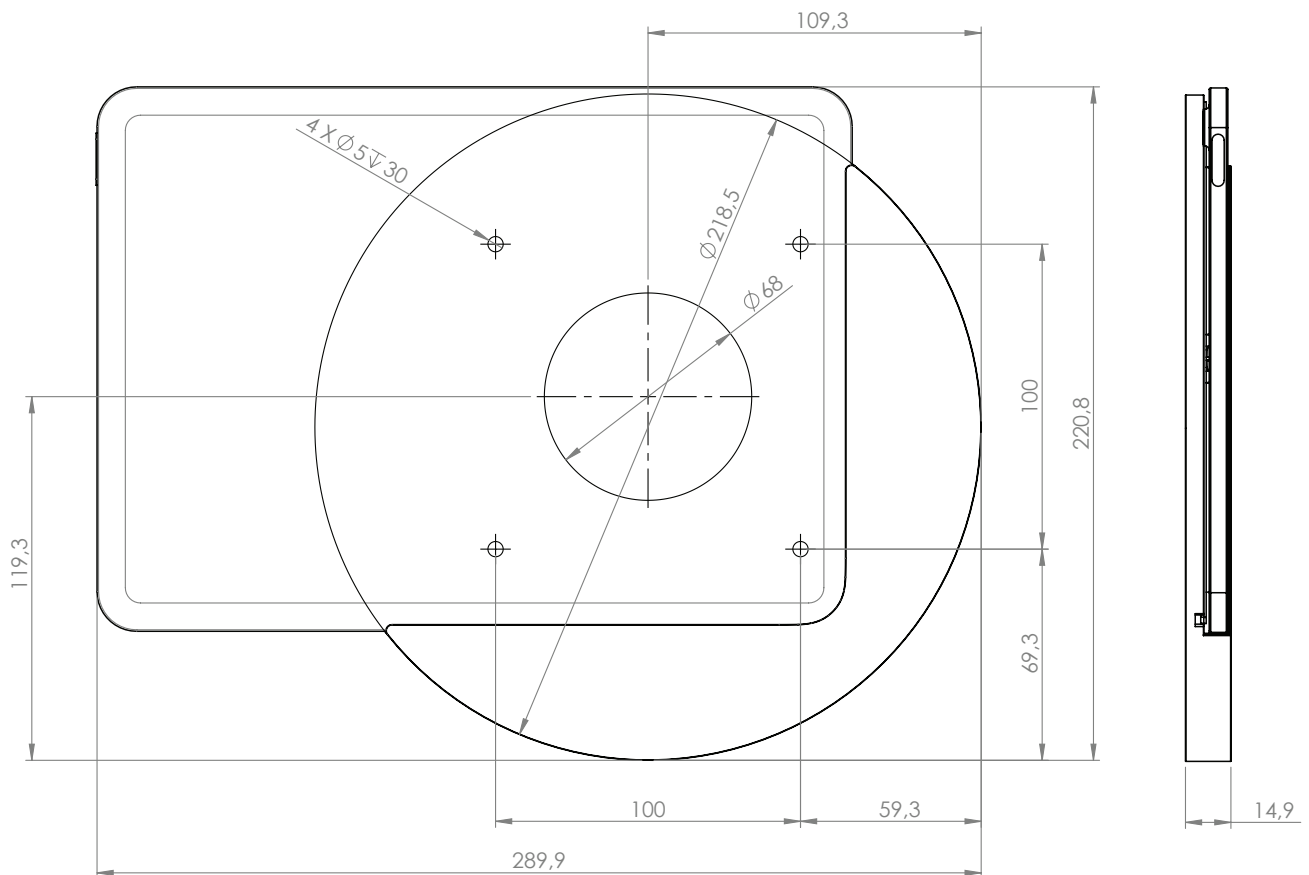

Sunset für iPad Air 4/5 10.9" / Air 11" / Pro 11" (1st - 4th gen.)