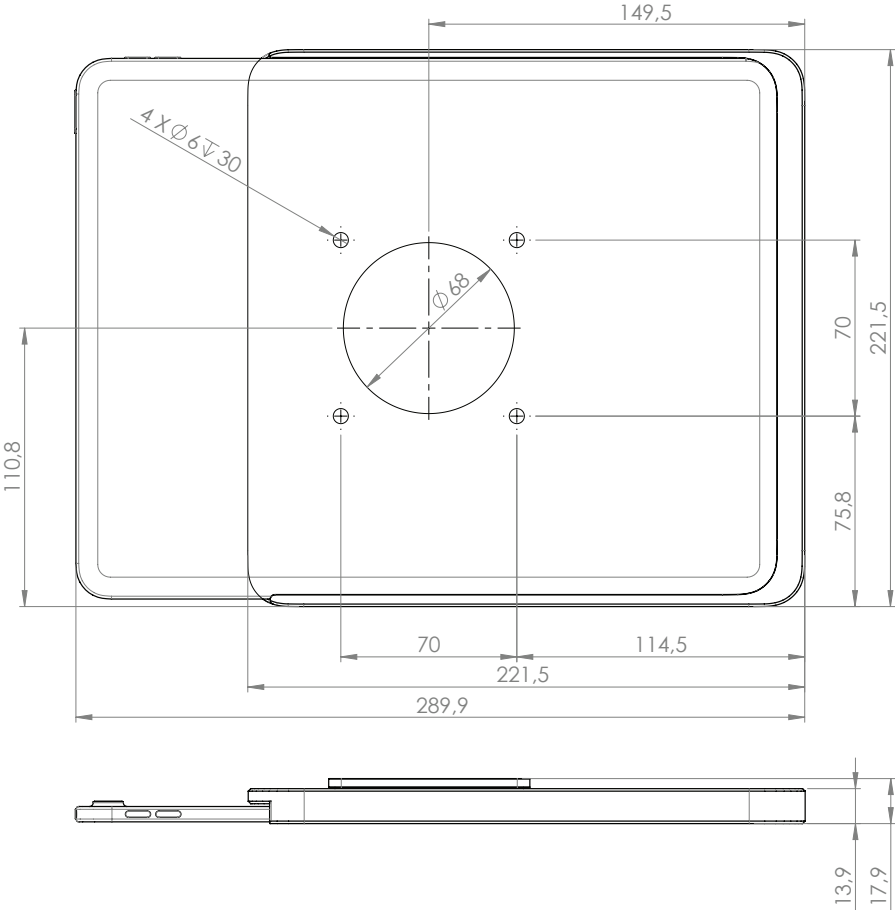

Dame Wall Home 2.0 für iPad Air 13" (2024, 2025, 2026)

Dame Wall Home 2.0 für iPad Pro 13" (2024, 2025)