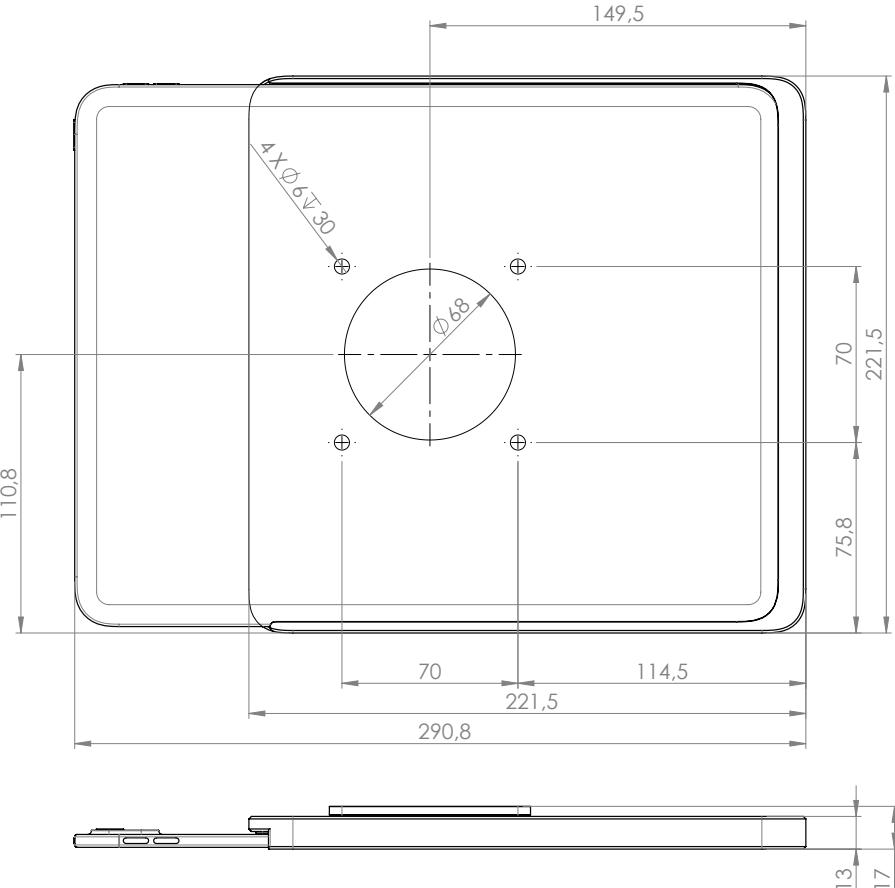

Dame Wall Home 2.0 für iPad Air 13" (2024, 2025, 2026)

Dame Wall Home 2.0 für iPad Pro 13" (2024, 2025)